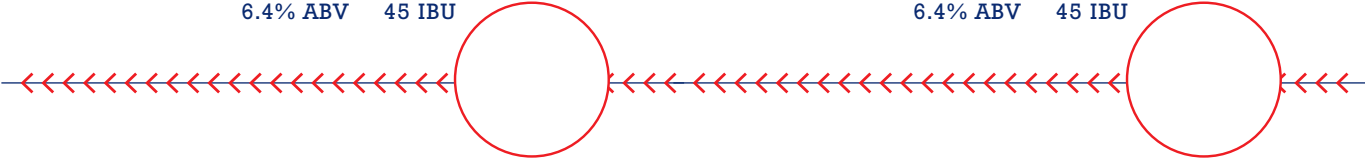

Wicked Pissa IPA

“totally awesome”

Healthy off-white froth
with a nice, citrusy hop nose.
Easy to drink with
full flavors and mouth feel.

6.4% ABV 45 IBU

Wicked Pissa IPA

“totally awesome”

Healthy off-white froth
with a nice, citrusy hop nose.
Easy to drink with
full flavors and mouth feel.

6.4% ABV 45 IBU

Wicked Pissa IPA

“totally awesome”

Healthy off-white froth
with a nice, citrusy hop nose.
Easy to drink with
full flavors and mouth feel.

6.4% ABV 45 IBU

Wicked Pissa IPA

“totally awesome”

Healthy off-white froth
with a nice, citrusy hop nose.
Easy to drink with
full flavors and mouth feel.